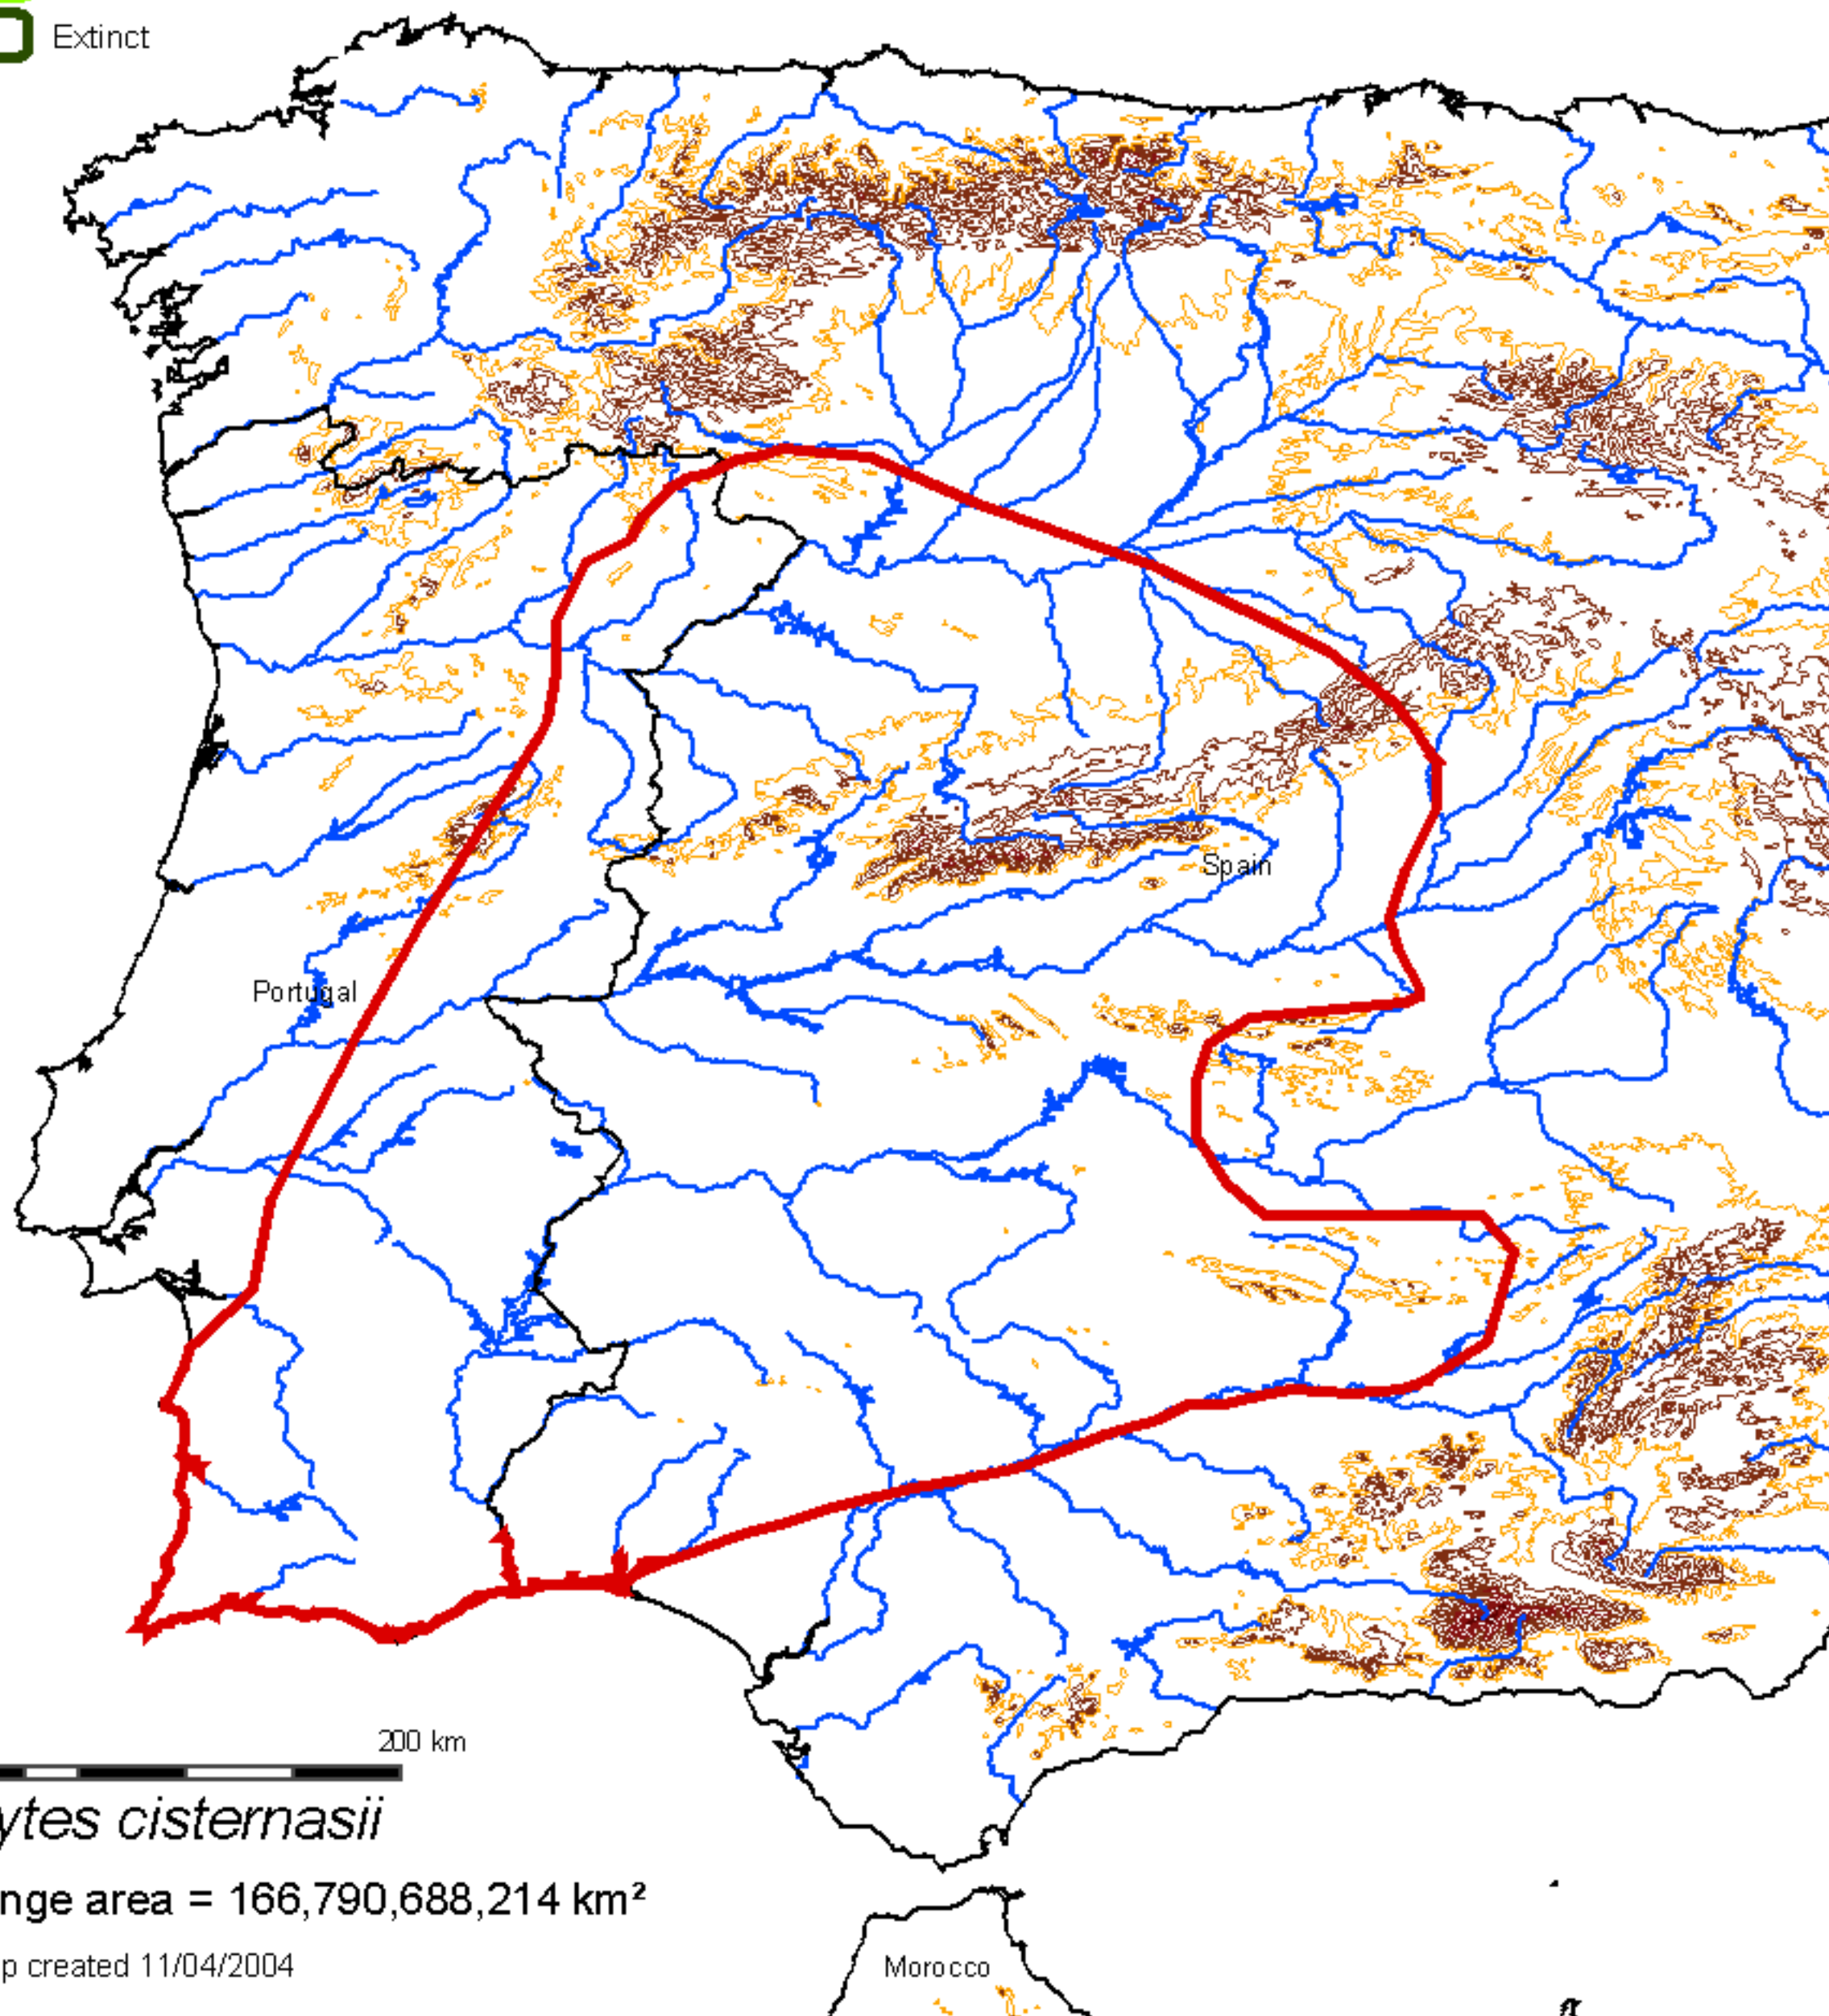

Range type

-  Native Extant
-  Introduced
-  Native Reintroduced
-  Possibly Extinct
-  Extinct

Alytes cisternasii

Range area = 166,790,688,214 km²

Map created 11/04/2004

The designation of geographical entities in this book, and the presentation of the material, do not imply the expression of any opinion whatsoever on the part of IUCN [** or other participating organizations] concerning the legal status of any country, territory, or area, or of its authorities, or concerning the delimitation of its frontiers or boundaries. The views expressed in this publication do not necessarily reflect those of IUCN.